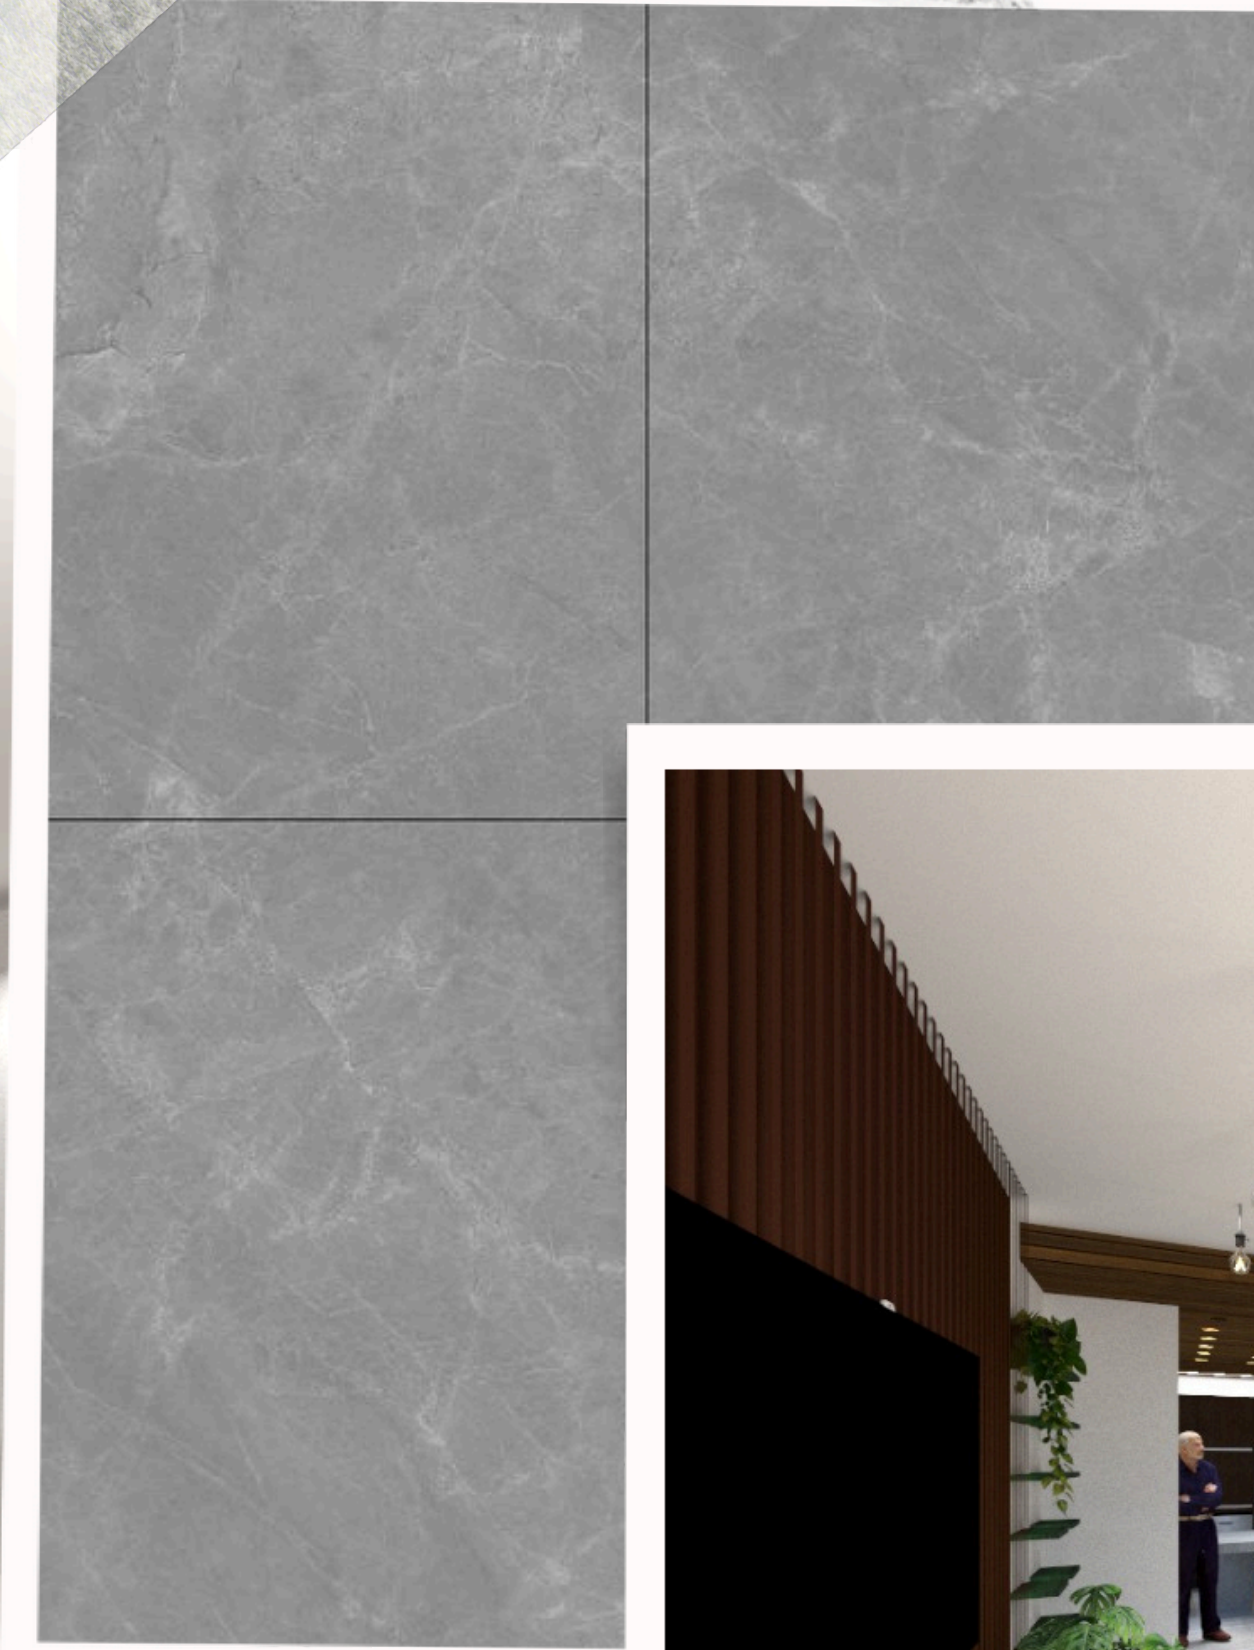

LIVING ROOMS

Un salotto che non ti accoglie: ti abbraccia. Curve sinuose e sedute morbide incontrano materiali caldi, texture naturali e palette ispirate alla terra e alla foresta. Il verde intenso alle pareti dialoga con elementi in legno scuro e fibre intrecciate, evocando la natura brasiliana in chiave urbana. L'atmosfera è vibrante ma rilassata, illuminata da lampade nude come pensieri liberi. Uno spazio in cui il design diventa esperienza sensoriale: sofisticato, vivo, autentico.